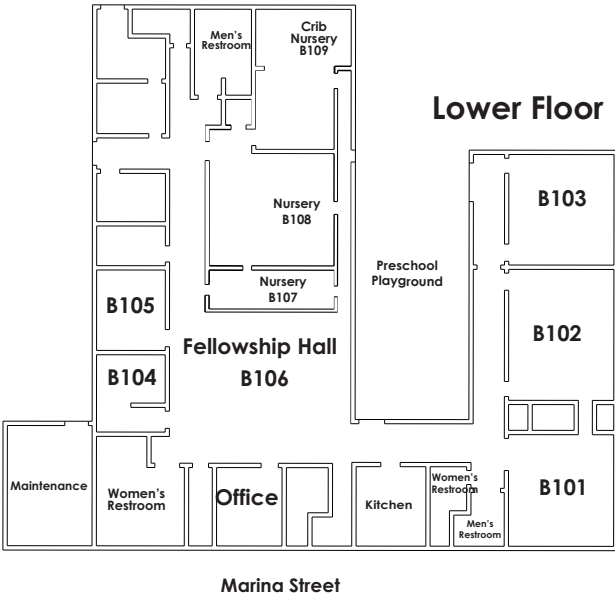

Courthouse Plaza

MAIN WORSHIP CENTER BUILDING B

SMYTH BUILDING C

SOLID ROCK CENTER BUILDING D

UNION STATION BUILDING E

Campus Map

Solid Rock Christian Fellowship
148 S. Marina St., Prescott

www.SolidRockPrescott.org