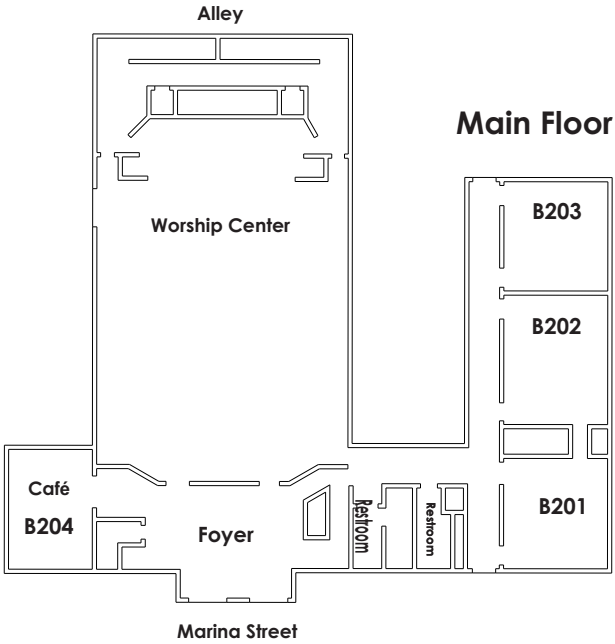

Courthouse Plaza

MAIN WORSHIP CENTER BUILDING B

SMYTH BUILDING C

SOLID ROCK CENTER BUILDING D

UNION STATION BUILDING E

Campus Map

Solid Rock Christian Fellowship
148 S. Marina St., Prescott

www.SolidRockPrescott.org